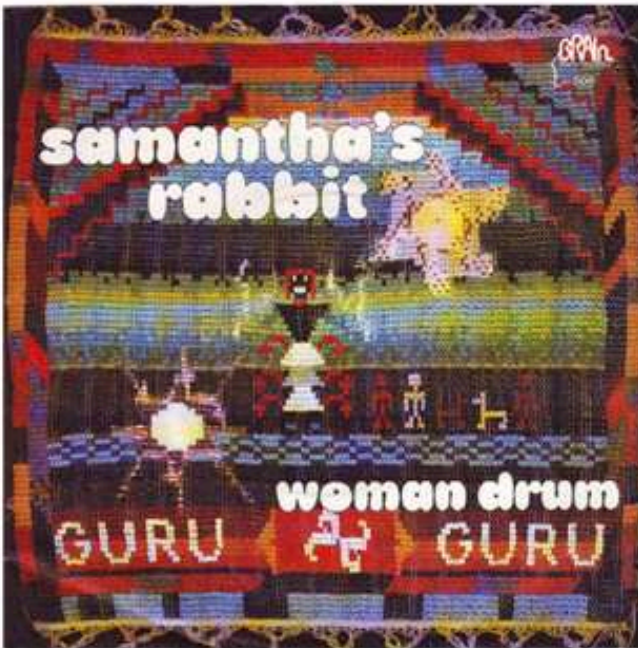

SINGLES

BRAIN METRONOME 506
1972
SAMANTA'S RABBIT
WOMAN DRUM
GURU GURU
mint value **

BRAIN METRONOME 507
1972
ON MY MIND
CHINA
ELECTRIC SANDWICH
mint value **