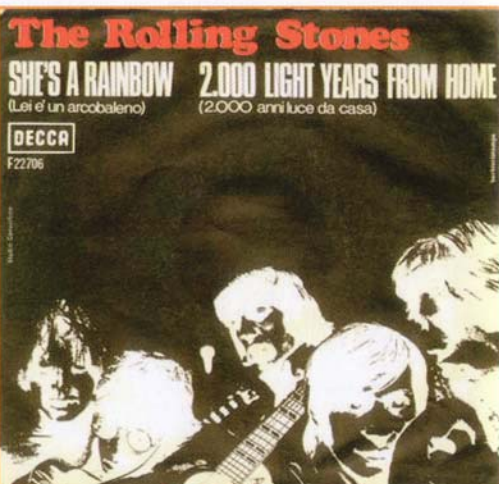

WE LOVE YOU/ DANDELION

Original Release Date: August 1967

Original Cat. No.: DECCA F 12654/ DECCA 45-F/JB 12654

Original Label: Blue boxed Decca/ White boxed Decca for juke-box edition

Comments: The Decca logo now appeared in a rectangular box also on the Italian labels. This was the first single that was issued with the new labels. Earlier singles were re-pressed with it too.

SHE'S A RAINBOW/ 2000 LIGHTYEARS FROM HOME

Original Cat. No.: DECCA F 22706/ DECCA 45-F/JB 22706

Original Label: Blue boxed Decca/ White boxed Decca for juke-box edition

Comments: Someone at the design department of the local Decca-company created a hugely psychedelic (?) piece of art for the sleeve here.